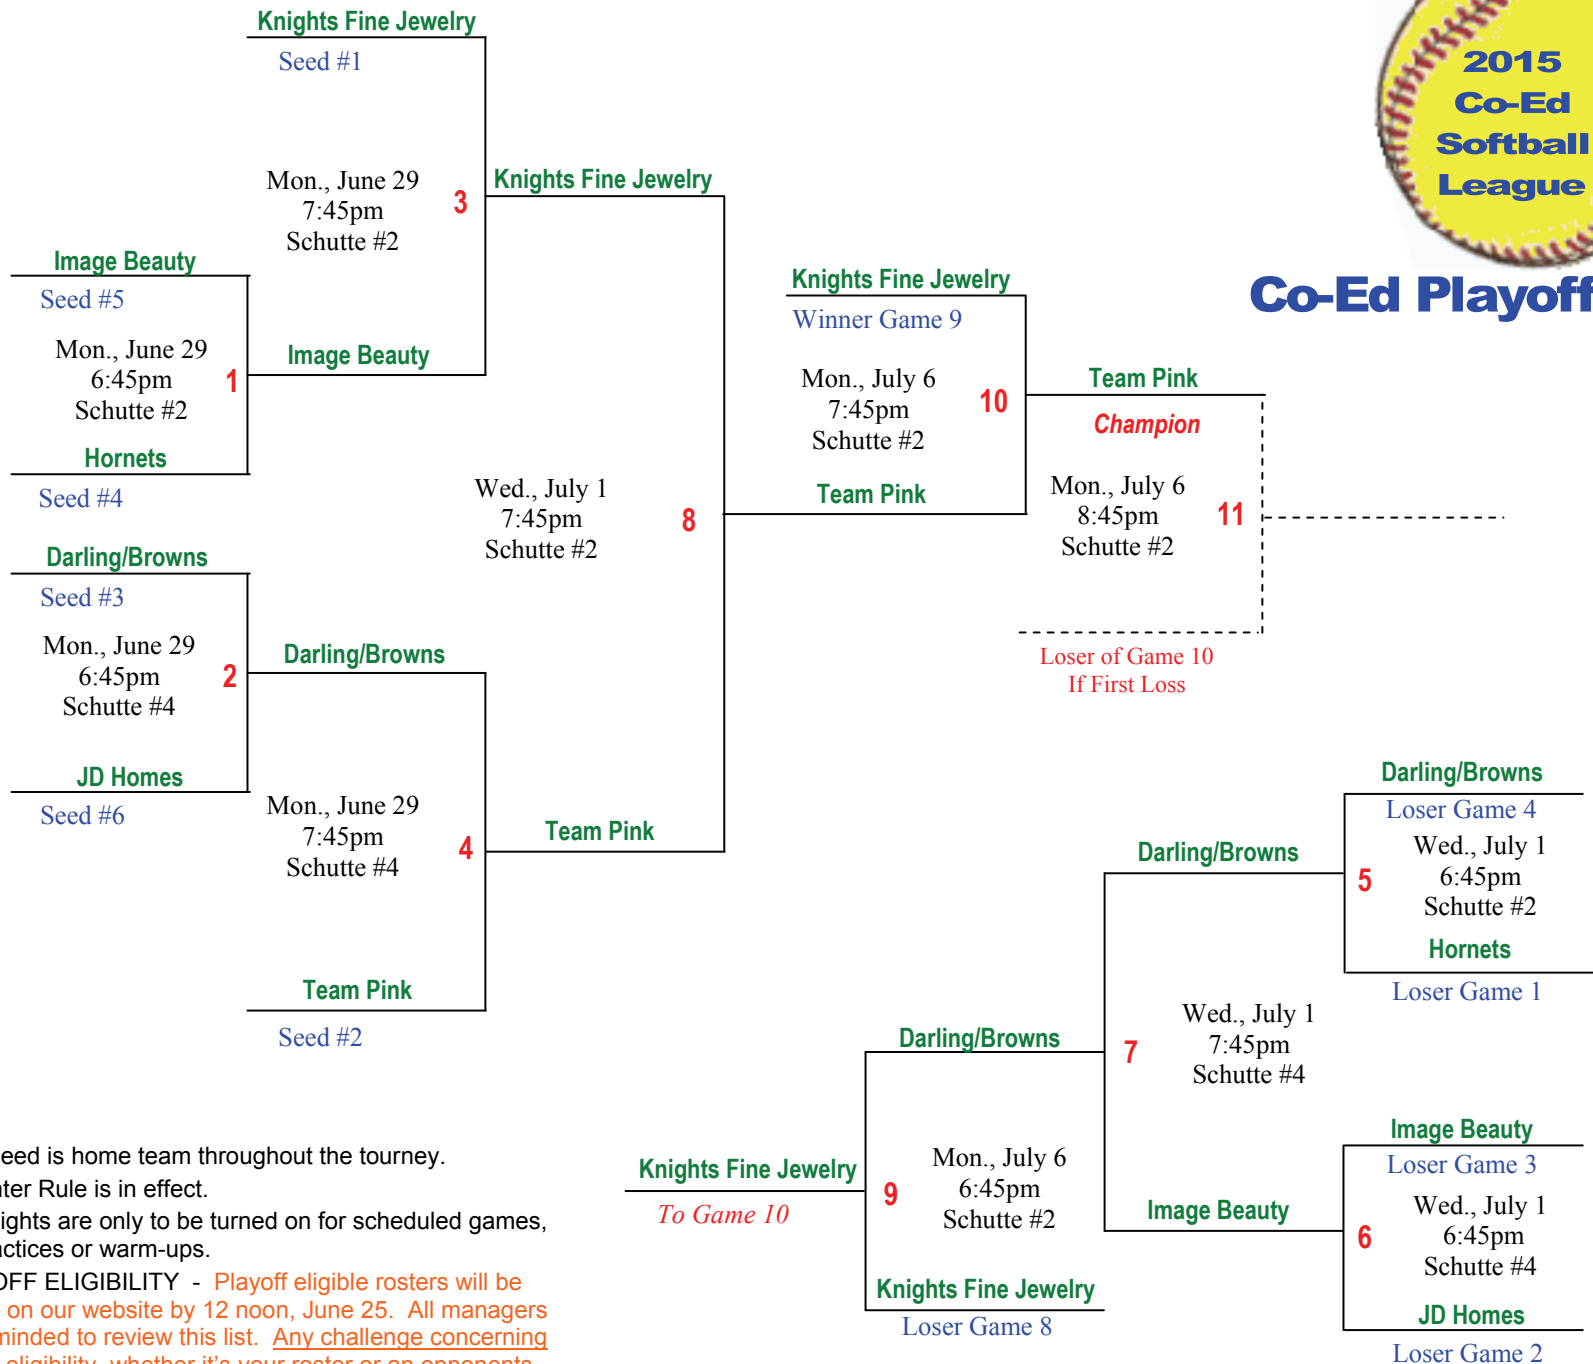

Co-Ed Playoff Bracket

NOTES:

- * High Seed is home team throughout the tourney.
- * Slaughter Rule is in effect.
- * Field Lights are only to be turned on for scheduled games, not practices or warm-ups.
- * **PLAYOFF ELIGIBILITY** - Playoff eligible rosters will be posted on our website by 12 noon, June 25. All managers are reminded to review this list. Any challenge concerning playoff eligibility, whether it's your roster or an opponents, must be made by 12 noon, June 26.